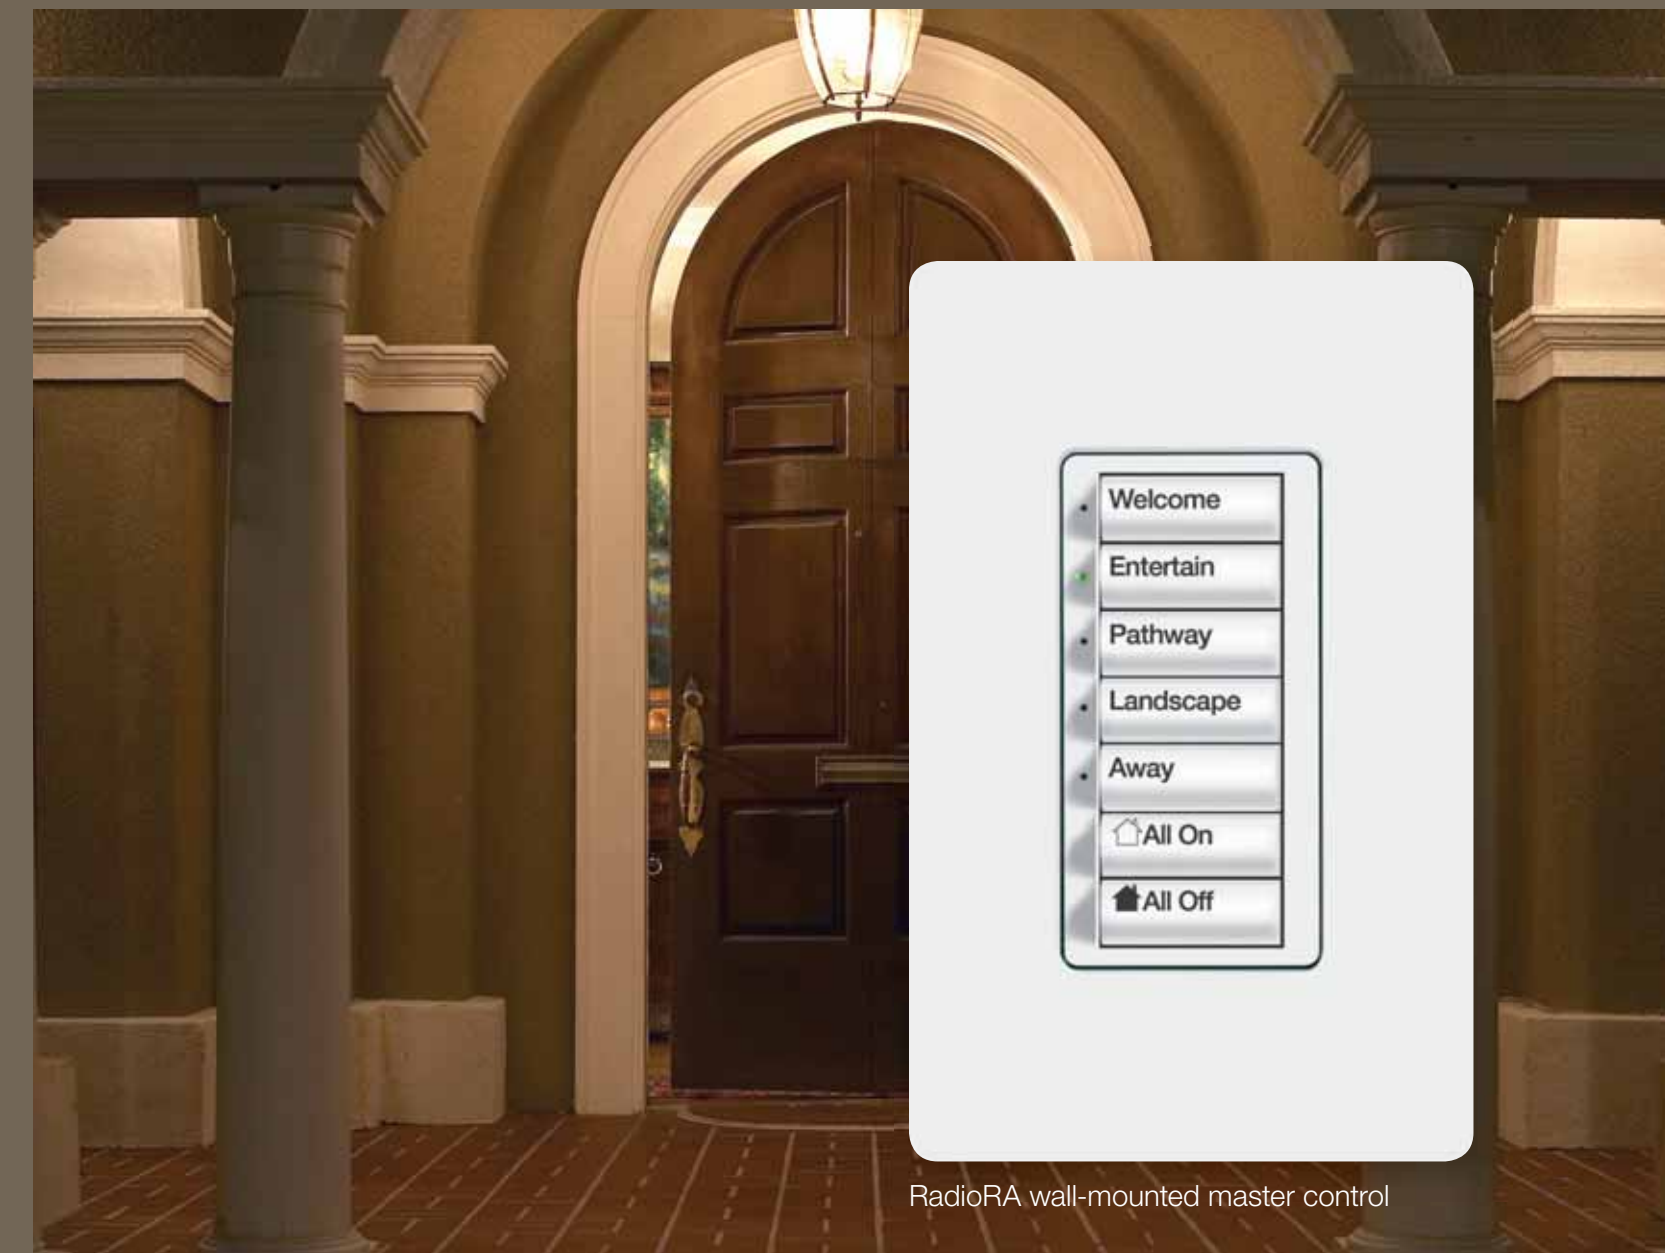

RadioRA® | Timeclock packages

RadioRA wall-mounted master control

Automated home light control for new and existing homes

© 12/2006 Lutron Electronics Co., Inc.
P/N 367-1184 Rev B | www.lutron.com/radiora | 1.888.LUTRON1