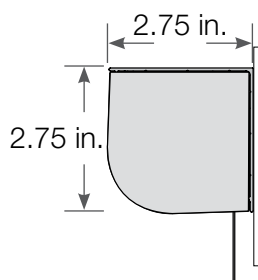

Actual size tube sizes

Tube Size: 1.25 in. (32 mm) diameter  
 Pocket size: 3.5 in. w x 3.5 in. h (89 mm w x 89 mm h)  
 Typical maximum size: 20 sq. ft. (1.86 sq. m)

Minimum bracket-to-bracket width: 18.5 in. (470 mm)  
 Maximum bracket-to-bracket width: 8 ft. (2438 mm)

(ceiling mount shown)

**Fascia**

Sivoia QED roller 20 can be installed with a **2.75 in. (70 mm)** top/back cover and fascia for a clean, minimal look. Square and curved fascia are available in white, bronze, and anodized aluminum.

top back cover

Square fascia

top back cover

Round fascia

**Fascia end caps**

**roller 20 system parameters**

The chart below illustrates the shade dimension parameters available with roller 20.

- Widest shade: 8 ft. (2438 mm) w x 2.5 ft. (762 mm) h
- Typical shade: 4 ft. (1219 mm) w x 5 ft. (1524 mm) h
- Longest shade: 2.75 ft. (838 mm) w x 7 ft. (2133 mm) h
- Minimum system width: 18.5 in. (470 mm) w x 6 ft. (1828 mm) h