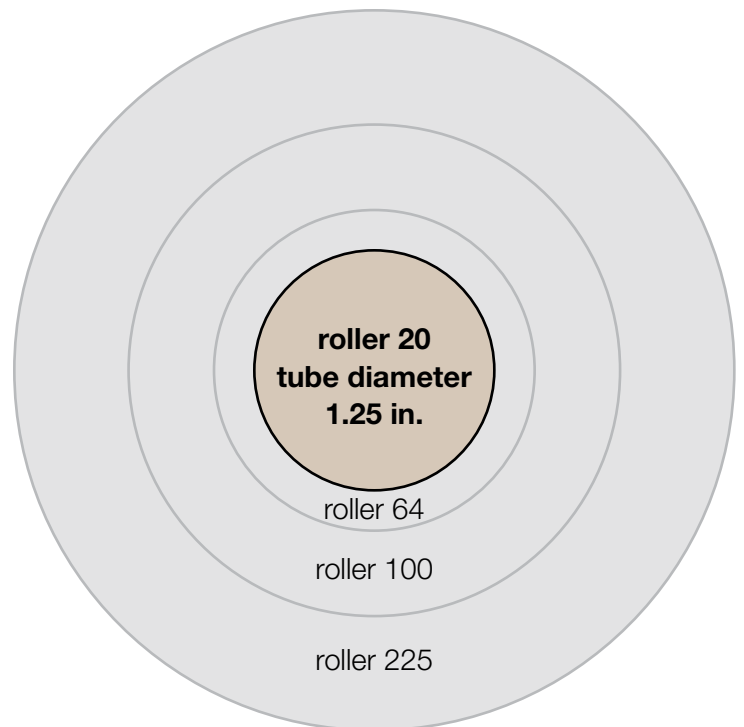

**roller 20 features:**

- Small system size fits into most residential window frames
- Smooth, quiet, precision controllable shading system that responds at the touch of a button
- A variety of fabric offerings to enhance the décor of your clients' homes
- Elegantly styled keypads and controls that provide users with intuitive control of the shades

**Compare sizes**

- roller 225™**
- roller 100™**
- roller 64™**
- roller 20**

**Compare sizes**

Roller 20 has an ultra-slim profile that makes it an ideal fit for inside mounting within most residential window frames. It enhances the design of your client's spaces while providing convenient daylight control at the touch of a button.

Actual size tube sizes

Tube Size: 1.25 in. (32 mm) diameter  
 Pocket size: 3.5 in. w x 3.5 in. h (89 mm w x 89 mm h)  
 Typical maximum size: 20 sq. ft. (1.86 sq. m)

Minimum bracket-to-bracket width: 18.5 in. (470 mm)  
 Maximum bracket-to-bracket width: 8 ft. (2438 mm)

top back cover

Square fascia

top back cover

Round fascia

**Fascia end caps**

**roller 20 system parameters**

The chart below illustrates the shade dimension parameters available with roller 20.

- Widest shade: 8 ft. (2438 mm) w x 2.5 ft. (762 mm) h
- Typical shade: 4 ft. (1219 mm) w x 5 ft. (1524 mm) h
- Longest shade: 2.75 ft. (838 mm) w x 7 ft. (2133 mm) h
- Minimum system width: 18.5 in. (470 mm) w x 6 ft. (1828 mm) h