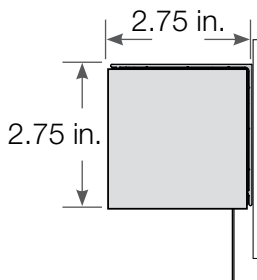

Actual size tube sizes

Tube Size: 1.25 in. (32 mm) diameter  
 Pocket size: 3.5 in. w x 3.5 in. h (89 mm w x 89 mm h)  
 Typical maximum size: 20 sq. ft. (1.86 sq. m)

Minimum bracket-to-bracket width: 18.5 in. (470 mm)  
 Maximum bracket-to-bracket width: 8 ft. (2438 mm)

(ceiling mount shown)

**Fascia**

Sivoia QED roller 20 can be installed with a **2.75 in. (70 mm)** top/back cover and fascia for a clean, minimal look. Square and curved fascia are available in white, bronze, and anodized aluminum.

top back cover

Square fascia

top back cover

Round fascia

**Fascia end caps**

**roller 20 system parameters**

The chart below illustrates the shade dimension parameters available with roller 20.

- Widest shade: 8 ft. (2438 mm) w x 2.5 ft. (762 mm) h
- Typical shade: 4 ft. (1219 mm) w x 5 ft. (1524 mm) h
- Longest shade: 2.75 ft. (838 mm) w x 7 ft. (2133 mm) h
- Minimum system width: 18.5 in. (470 mm) w x 6 ft. (1828 mm) h