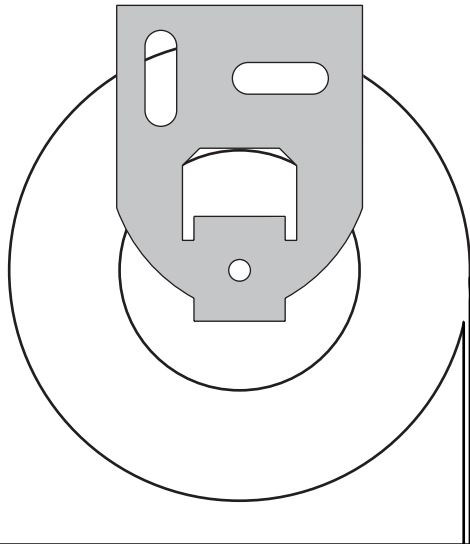

**Compare sizes**

- roller 225™**
- roller 100™**
- roller 64™**
- roller 20**

**Compare sizes**

Roller 20 has an ultra-slim profile that makes it an ideal fit for inside mounting within most residential window frames. It enhances the design of your client's spaces while providing convenient daylight control at the touch of a button.

Actual size tube sizes

Tube Size: 1.25 in. (32 mm) diameter  
 Pocket size: 3.5 in. w x 3.5 in. h (89 mm w x 89 mm h)  
 Typical maximum size: 20 sq. ft. (1.86 sq. m)

Minimum bracket-to-bracket width: 18.5 in. (470 mm)  
 Maximum bracket-to-bracket width: 8 ft. (2438 mm)

(ceiling mount shown)

**Fascia**

Sivoia QED roller 20 can be installed with a **2.75 in. (70 mm)** top/back cover and fascia for a clean, minimal look. Square and curved fascia are available in white, bronze, and anodized aluminum.

top back cover

Square fascia

top back cover

Round fascia

**Fascia end caps**

**roller 20 system parameters**

The chart below illustrates the shade dimension parameters available with roller 20.

- Widest shade: 8 ft. (2438 mm) w x 2.5 ft. (762 mm) h
- Typical shade: 4 ft. (1219 mm) w x 5 ft. (1524 mm) h
- Longest shade: 2.75 ft. (838 mm) w x 7 ft. (2133 mm) h
- Minimum system width: 18.5 in. (470 mm) w x 6 ft. (1828 mm) h