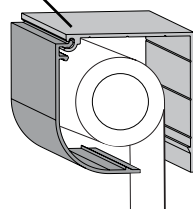

Actual size tube sizes

Tube Size: 1.25 in. (32 mm) diameter  
 Pocket size: 3.5 in. w x 3.5 in. h (89 mm w x 89 mm h)  
 Typical maximum size: 20 sq. ft. (1.86 sq. m)

Minimum bracket-to-bracket width: 18.5 in. (470 mm)  
 Maximum bracket-to-bracket width: 8 ft. (2438 mm)

(ceiling mount shown)

**Fascia**

Sivoia QED roller 20 can be installed with a **2.75 in. (70 mm)** top/back cover and fascia for a clean, minimal look. Square and curved fascia are available in white, bronze, and anodized aluminum.

top back cover

Square fascia

top back cover

Round fascia

**Fascia end caps**

**roller 20 system parameters**

The chart below illustrates the shade dimension parameters available with roller 20.

- Widest shade: 8 ft. (2438 mm) w x 2.5 ft. (762 mm) h
- Typical shade: 4 ft. (1219 mm) w x 5 ft. (1524 mm) h
- Longest shade: 2.75 ft. (838 mm) w x 7 ft. (2133 mm) h
- Minimum system width: 18.5 in. (470 mm) w x 6 ft. (1828 mm) h