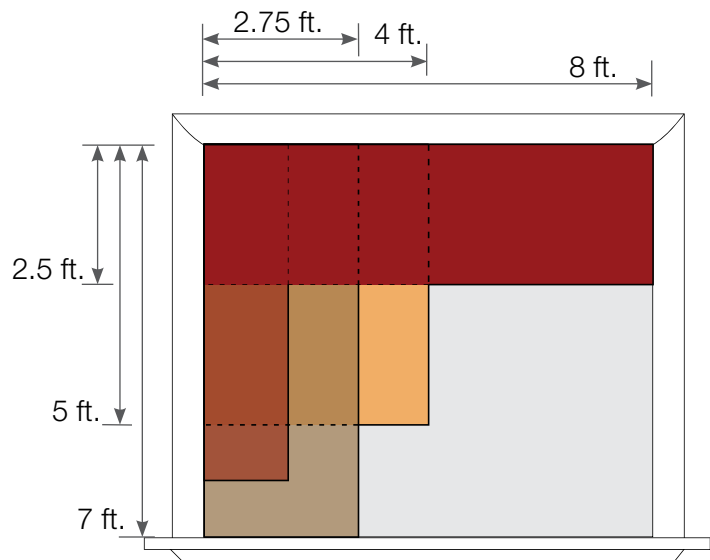

Actual size tube sizes

Tube Size: 1.25 in. (32 mm) diameter  
 Pocket size: 3.5 in. w x 3.5 in. h (89 mm w x 89 mm h)  
 Typical maximum size: 20 sq. ft. (1.86 sq. m)

Minimum bracket-to-bracket width: 18.5 in. (470 mm)  
 Maximum bracket-to-bracket width: 8 ft. (2438 mm)

(ceiling mount shown)

**Fascia**

Sivoia QED roller 20 can be installed with a **2.75 in. (70 mm)** top/back cover and fascia for a clean, minimal look. Square and curved fascia are available in white, bronze, and anodized aluminum.

top back cover

Square fascia

top back cover

Round fascia

**Fascia end caps**

**roller 20 system parameters**

The chart below illustrates the shade dimension parameters available with roller 20.

- Widest shade: 8 ft. (2438 mm) w x 2.5 ft. (762 mm) h
- Typical shade: 4 ft. (1219 mm) w x 5 ft. (1524 mm) h
- Longest shade: 2.75 ft. (838 mm) w x 7 ft. (2133 mm) h
- Minimum system width: 18.5 in. (470 mm) w x 6 ft. (1828 mm) h